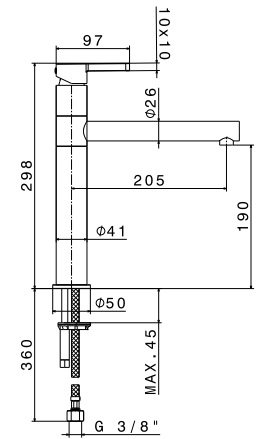

art. 65915

Miscelatore monocomando per lavello con bocca girevole e doccia estraibile monogetto. Flessibili di alimentazione F 3/8".

21.018 Cromo
31.028 Nichel spazzolato

347,00
381,00