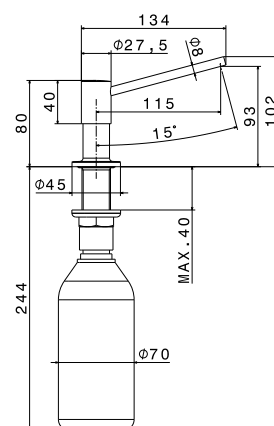

Dispenser per sapone liquido.

art. 2418

21.018 Cromo	151,00
01.014 Bianco opaco	161,00
01.093 Nero opaco	161,00
31.028 Nichel spazzolato	194,00
59.064 Brushed gun metal	238,00
59.066 Brushed stainless steel	238,00
59.067 Brushed copper bronze	238,00
M0.077 Carbon satin	192,00