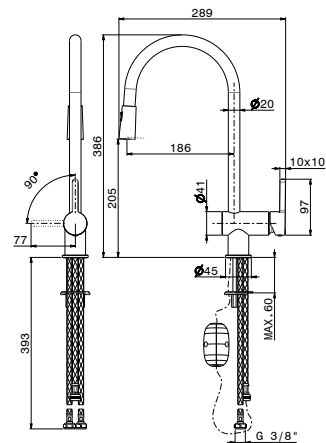

art. 65925

Miscelatore monocomando per lavello con bocca girevole e **doccia estraibile a doppio getto**. Flessibili di alimentazione F 3/8".

21.018 Cromo
31.028 Nichel spazzolato

319,00
367,00

art. 2418

Dispenser per sapone liquido.

21.018 Cromo
31.028 Nichel spazzolato

151,00
194,00