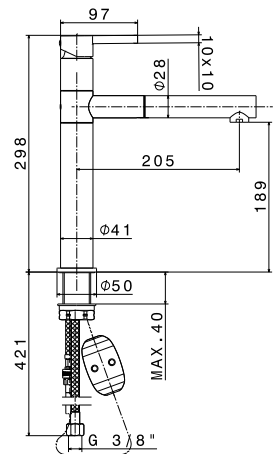

Miscelatore monocomando per lavello con bocca girevole. Flessibili di alimentazione F 3/8".

21.018 Cromo
31.028 Nichel spazzolato

263,00
352,00

Miscelatore monocomando per lavello con bocca girevole e doccia estraibile monogetto. Flessibili di alimentazione F 3/8".

21.018 Cromo
31.028 Nichel spazzolato

347,00
381,00

art. 65920

Miscelatore monocomando per lavello con bocca quadra girevole. Flessibili di alimentazione F 3/8".

21.018 Cromo
31.028 Nichel spazzolato

214,00
256,00

Miscelatore monocomando per lavello con bocca tonda girevole. Flessibili di alimentazione F 3/8".

21.018 Cromo
31.028 Nichel spazzolato

214,00
256,00