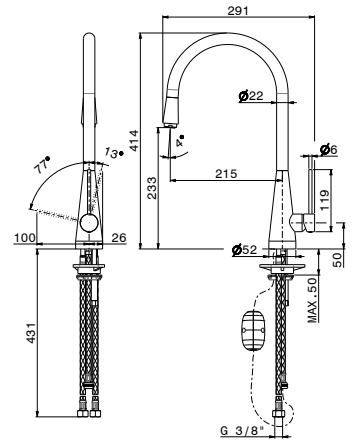

art. 64213

Miscelatore monocomando per lavello con bocca tonda girevole e doccia estraibile monogetto a scomparsa. Flessibili di alimentazione F3/8".

21.018 Cromo	328,00
01.014 Bianco opaco	377,00
01.093 Nero opaco	377,00
31.028 Nichel spazzolato	386,00
M0.077 Carbon satin	457,00