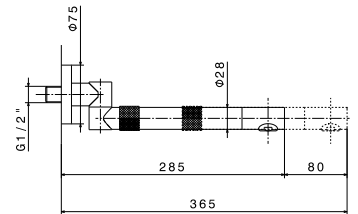

Gruppo miscelatore monocomando a parete con bocca girevole ed estensibile.

21.018 Cromo	684,00
01.014 Bianco opaco	683,00
01.093 Nero opaco	683,00
31.028 Nichel spazzolato	847,00
59.064 Brushed gun metal	895,00
59.066 Brushed stainless steel	895,00
59.067 Brushed copper bronze	895,00
M0.077 Carbon satin	872,00

art. 3155