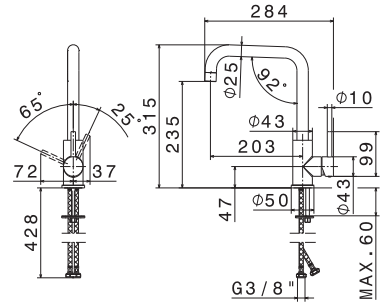

art. 63421X

Miscelatore monocomando per lavello con bocca girevole. Flessibili di alimentazione F3/8".

50.050 Acciaio Inox

310,00