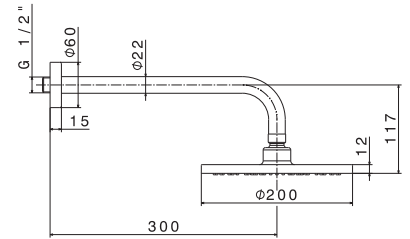

Exposed shower thermostatic mixer
Without shower set.

B0.010 cromo / chrome **299,00**

WELLNESS BRASS

V13200

Soffione a parete con getto a pioggia \varnothing 200 mm.
Braccio LL. 300 mm.

Wall head shower with raining jet \varnothing 200 mm.
Arm length 300 mm.