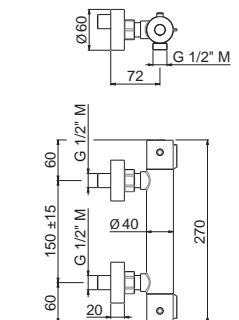

V24092

Miscelatore termostatico per doccia esterno.
Senza dotazione asta saliscendi.

Exposed thermostatic shower mixer.
Without shower set.

B0.010 cromo / chrome **289,00**