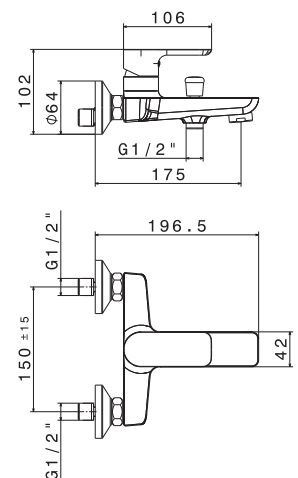

V14080

Miscelatore monocomando vasca esterno con deviatore automatico vasca/doccia.

Single-lever exposed bath mixer with automatic diverter.

B0.010 cromo / chrome **227,00**
F0.202 nero opaco / matt black **267,00**