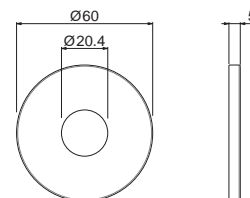

AC.005 acciaio inox / stainless steel **60,00**

P000135

Mascherina per miscelatore doccia da incasso collezioni AYAS STEEL, VENY STEEL e TIBER STEEL (mod. V28130, V29130 e V17130).

Cover plate for concealed shower mixer AYAS STEEL, VENY STEEL and TIBER STEEL (models V28130, V29130 e V17130).