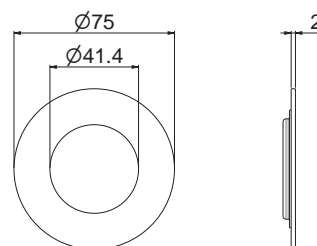

Cover plate for 3 outlets concealed diverter WELLNESS STEEL range mod. V29120.

AC.005 acciaio inox / stainless steel **58,00**

P000833

Kit prolunga da 19 mm per lavabo a parete collezioni TIBER STEEL, AYAS STEEL e VENY STEEL.