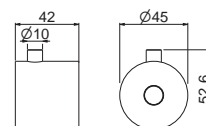

AC.005 acciaio inox / stainless steel **46,00**

P000686

Maniglia deviatrice per colonna doccia esterna termostatica modello V08233.

Diverter handle for thermostatic exposed column shower model V08233.

00.000 neutro / neutral **44,00**