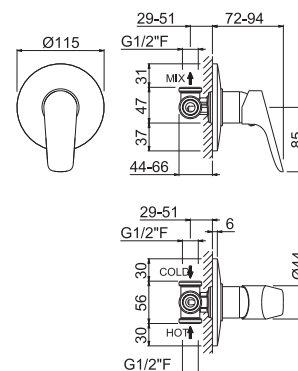

V24130

Miscelatore monocomando doccia da incasso, completo di corpo incasso.

Concealed single-lever shower mixer, equipped with concealed body.

B0.010 cromo / chrome

85,00