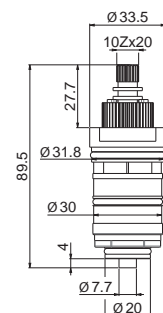

P000770

Cartuccia per miscelatori esterni termostatici mod. V24082 e V24092.

Cartridge for exposed thermostatic bath/shower mixers mod. V24082 and V24092.

00.000 neutro / neutral **89,00**