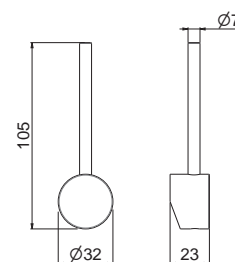

AC.005 acciaio inox / stainless steel **46,00**

AC.202 nero opaco / black matt **54,00**