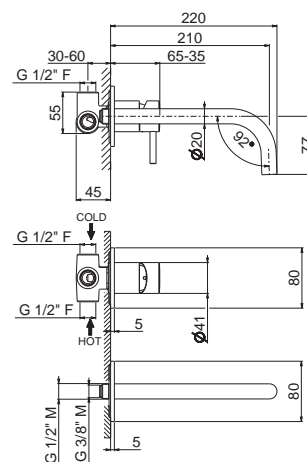

Wall mounted basin mixer with concealed parts included, spout length mm 220, **without pop-up waste set** and with connections.

B0.010 cromo / chrome **255,00**
F0.202 nero opaco / matt black **289,00**