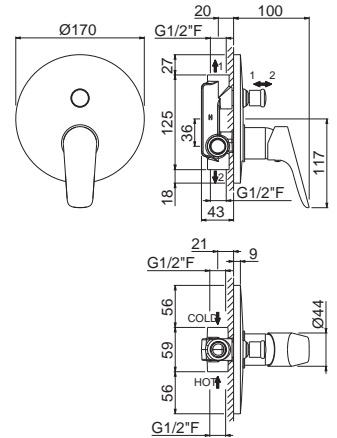

V24140

Miscelatore monocomando vasca da incasso,
completo di corpo incasso.

Concealed single-lever bath mixer, equipped
with concealed body.

B0.010 cromo / chrome **139,00**

P000459

Sifone a vista per lavabo.

Checking trap for basin.

B0.010 cromo / chrome **99,00**

P000148

Rubinetto di arresto da 1/2" con filtro ispezionabile.
Sezione tonda.
Confezione da 2 pz.

1/2" stop valve with cleaning filter.
Round version.
Two-pcs packing.

B0.010 cromo / chrome **44,00**

P000400

Piletta da 1"1/4
con scarico a pulsante. H. 4-65 mm.

1"1/4 press-button drain.
H. 4-65 mm.

B0.010 cromo / chrome **58,00**