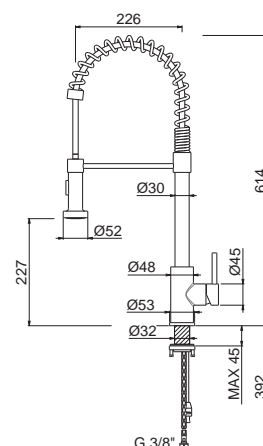

Single-lever sink mixer with swivel and adjustable spring.
Double-jet flow.
3/8" female connection hoses.

AC.005 acciaio inox / stainless steel **549,00**

V18180

Doccia lavastoviglie con supporto.

Dishwashing shower hand with stop.