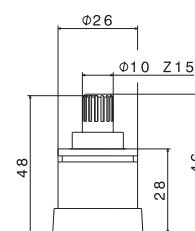

P000125

Cartuccia per deviatore ad incasso a 3 uscite collezione WELLNESS STEEL mod. V29120.

Cartridge for 3 outlets concealed diverter WELLNESS STEEL range mod. V29120.

00.000 neutro / neutral **37,00**