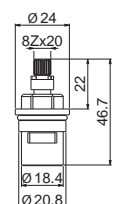

P000769

Vitone ceramico per miscelatore doccia esterno termostatico mod. V24092.

Ceramic valve for exposed thermostatic shower mixer mod. V24092.

00.000 neutro / neutral **26,00**