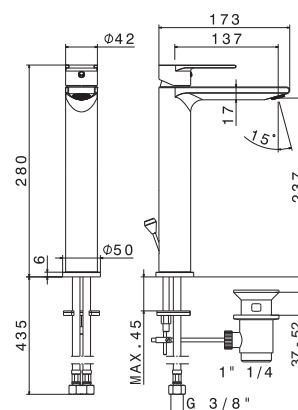

V16020

Miscelatore monocomando versione alta per lavabo
da appoggio, **con scarico da 1"1/4**.
Flessibili di alimentazione F 3/8".

Single-lever tall basin mixer, **with 1"1/4 pop-up waste set**.
3/8" female connection hoses.

B0.010	cromo / chrome	183,00
F0.202	nero opaco / matt black	238,00