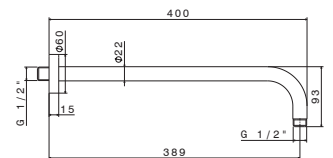

B0.010 cromo / chrome **69,00**
F0.202 nero opaco / matt black **81,00**