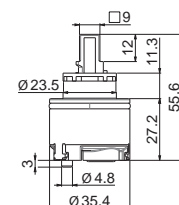

P000782

Cartuccia a dischi ceramici, $\varnothing$ 35, per miscelatore monocomando per lavabo da pavimento collezione TIBER STEEL, **solo per mod. V17040.**

Cartridge with ceramic disks, $\varnothing$ 35 mm, for single-lever basin mixer with flow pillar union, TIBER STEEL range **only for model V17040.**

00.000 neutro / neutral **31,00**