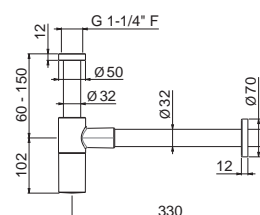

P000148

Rubinetto di arresto da 1/2" con filtro ispezionabile.

Sezione tonda.

Confezione da 2 pz.

1/2" stop valve with cleaning filter.

Round version.

Two-pcs packing.

B0.010	cromo / chrome	44,00
F0.202	nero opaco / matt black	72,00

P000400

Piletta da 1"1/4
con scarico a pulsante. H. 4-65 mm.

1"1/4 press-button drain.
H. 4-65 mm.

B0.010	cromo / chrome	58,00
F0.202	nero opaco / matt black	72,00