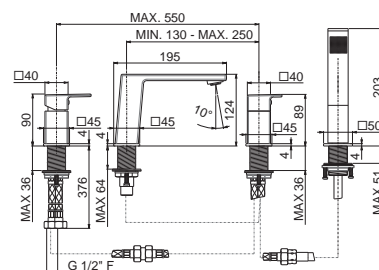

V25150

Gruppo bordo vasca completo di bocca di erogazione, deviatore e set doccia.

Complete set of deck mounted mixer, spout, diverter, complete hand shower set.

B0.010 cromo / chrome **589,00**

P000459

Sifone a vista per lavabo.

Checking trap for basin.

B0.010 cromo / chrome **99,00**

P000149

Rubinetto di arresto da 1/2" con filtro ispezionabile.

Sezione quadra.

Confezione da 2 pz.

1/2" stop valve with cleaning filter.

Square version.

Two-pcs packing.

B0.010 cromo / chrome **129,00**

P000400

Piletta da 1"1/4 con scarico a pulsante.

H. 4-65 mm.

1"1/4 press-button drain. H. 4-65 mm.

B0.010 cromo / chrome **58,00**