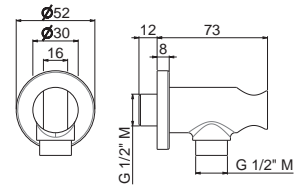

V03173

Presa acqua con supporto doccetta.

Wall union with shower holder.

B0.010	cromo / chrome	74,00
F0.202	nero opaco / matt black	81,00