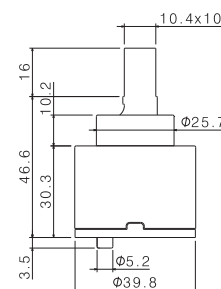

P000597

Cartuccia a dischi ceramici, $\varnothing$ 40 mm, per miscelatore monocomando cucina collezione VENENZA modello V23060C.

Cartridge with ceramic disks, $\varnothing$ 40 mm, for single-lever sink mixer, VENENZA range model V23060C.

00.000 neutro / neutral **34,00**