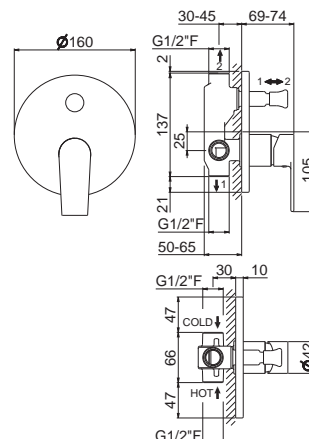

V16040

Miscelatore monocomando vasca da incasso, completo di corpo incasso.

Concealed single-lever bath mixer, equipped with concealed body.

B0.010	cromo / chrome	171,00
F0.202	nero opaco / matt black	215,00