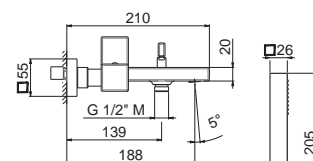

V25050

Gruppo miscelatore monocomando a parete per lavabo completo di parti incasso, **senza scarico**, con bocca LL. 180 mm.

Wall mounted basin mixer with concealed parts included, spout length mm 180, **without pop-up waste set**.

B0.010 cromo / chrome **287,00**

V25080

Miscelatore monocomando vasca esterno con deviatore automatico vasca/doccia.

Single-lever exposed bath mixer with automatic diverter.

B0.010 cromo / chrome **338,00**

V25081

Gruppo vasca esterno completo di supporto fisso, flessibile e doccia.

Complete bath group with fixed shower holder, flexible, hand shower.

B0.010 cromo / chrome **389,00**