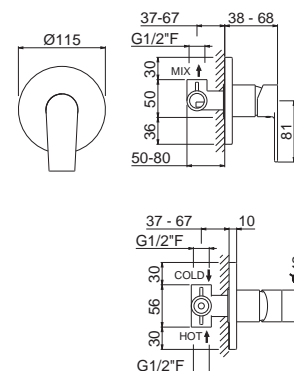

V16030

Miscelatore monocomando doccia da incasso,
completo di corpo incasso.

Concealed single-lever shower mixer, equipped
with concealed body.

B0.010	cromo / chrome	107,00
F0.202	nero opaco / matt black	129,00