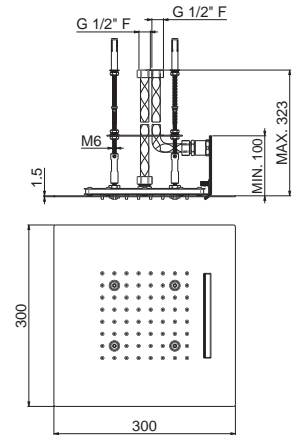

V08243

Soffione **ultraslim** doccia tondo con getto a pioggia $\varnothing$ 250 mm.

Ultraslim round head shower with raining jet $\varnothing$ 250 mm.

AC.005 acciaio inox / stainless steel **148,00**

V08245

Soffione **ultraslim** doccia tondo con getto a pioggia $\varnothing$ 300 mm.

Ultraslim round head shower with raining jet $\varnothing$ 300 mm.

AC.005 acciaio inox / stainless steel **194,00**