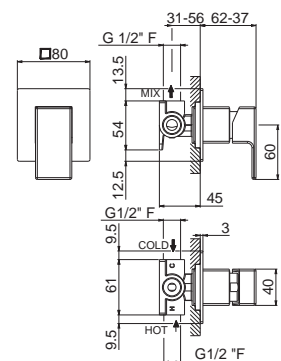

V25130

Miscelatore monocomando doccia da incasso, **completo di corpo incasso.**

Concealed single-lever shower mixer equipped with concealed part.

B0.010 cromo / chrome **169,00**