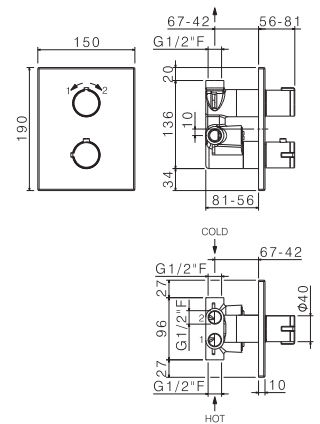

WELLNESS BRASS

V08111

Miscelatore termostatico quadro per doccia da incasso con maniglie di regolazione temperatura ed erogazione. Attacchi da 1/2". **2 uscite.**

Concealed-shower square mixer with regulation and water supply handles.
1/2" connections handles. **Two outlets.**

B0.010 cromo / chrome **339,00**