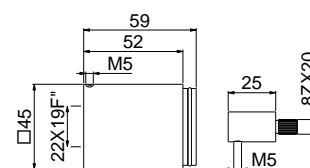

P000414

Kit prolunga boccia quadra per deviatore 3 uscite V25120.

Extension squared kit for concealed 4 way diverter mod. V25120.

B0.010	cromo / chrome	156,00