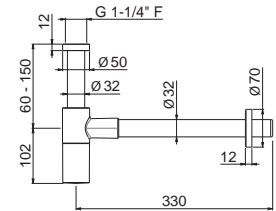

B0.010 cromo / chrome **99,00**

P000148

Rubinetto di arresto da 1/2" con filtro ispezionabile. Sezione tonda.

Confezione da 2 pz.

1/2" stop valve with cleaning filter. Round version. Two-pcs packing.

B0.010 cromo / chrome **44,00**

P000400

Piletta da 1"1/4 con scarico a pulsante. H. 4-65 mm.

1"1/4 press-button drain. H. 4-65 mm.

B0.010 cromo / chrome **58,00**