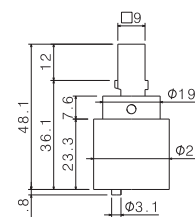

P000475

Cartuccia a dischi ceramici, $\varnothing$ 25 mm, per miscelatori mod. V28010, V28020, V28070, V29010, V29020, V29070, V20020, V20022, V20023 e V20026.

Cartridge with ceramic disks, $\varnothing$ 25 mm, for models V28010, V28020, V28070, V29010, V29020, V29070, V20020, V20022, V20023 and V20026.

00.000 neutro / neutral **32,00**