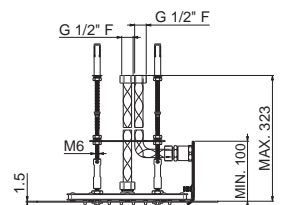

B0.010 cromo / chrome **389,00**
F0.202 nero opaco / matt black **452,00**

V08240

Soffione doccia tondo
con getto a pioggia $\varnothing$ 200 mm.

Round head shower
with raining jet $\varnothing$ 200 mm.