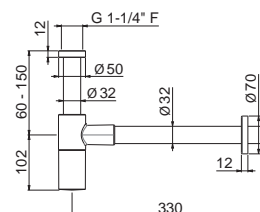

P000148

Rubinetto di arresto da 1/2" con filtro ispezionabile. Sezione tonda. Confezione da 2 pz.

1/2" stop valve with cleaning filter. Round version. Two-pcs packing.

B0.010	cromo / chrome	44,00
F0.202	nero opaco / matt black	72,00

P000400

Piletta da 1"1/4 con scarico a pulsante. H. 4-65 mm.

1"1/4 press-button drain. H. 4-65 mm.

B0.010	cromo / chrome	58,00
F0.202	nero opaco / matt black	72,00