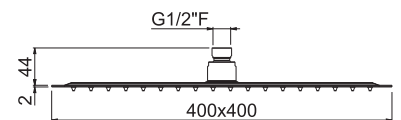

WELLNESS STEEL

V08258

Soffione **ultraslim** doccia tondo con getto a pioggia $\varnothing$ 400 mm.

Ultraslim round head shower with raining jet $\varnothing$ 400 mm.

AC.005 acciaio inox / stainless steel **285,00**

V08249

Soffione ultraslim doccia quadro con getto a pioggia mm 250x250.

Ultraslim square head shower with raining jet mm 250x250.

AC.005 acciaio inox / stainless steel **152,00**

V08259

Soffione **ultraslim** doccia quadrato con getto a pioggia 400 x 400 mm.

Ultraslim square head shower with raining jet 400 x 400 mm.

AC.005 acciaio inox / stainless steel **298,00**