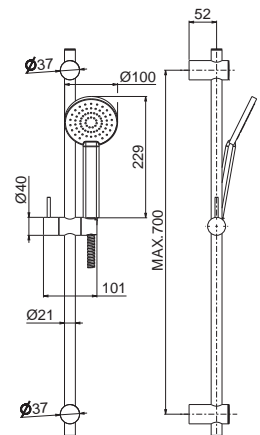

V16100

Asta saliscendi completa di doccia e flessibile LL. 150 cm senza presa acqua.

Complete shower set with sliding rail, hand shower and flexible length cm 150, without wall union.

B0.010 cromo / chrome

93,00