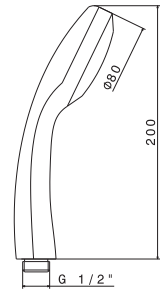

B0.010 cromo / chrome **23,00**

P000147

Flessibile LL 150 cm.

Flexible length cm 150.

B0.010 cromo / chrome **29,00**

P000401

Flessibile in PVC LL. 150 cm.

PVC flexible, length cm 150.