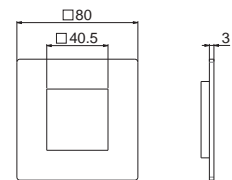

B0.010 cromo / chrome **85,00**

P000695

Mascherina per miscelatore vasca incasso collezione LYS (mod. V25140).

Cover plate for concealed bath mixer LYS range (mod. V25140).