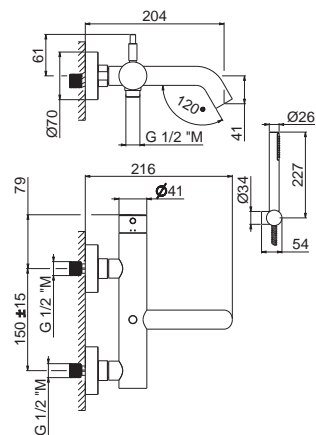

V27081

Gruppo vasca esterno completo di supporto fisso, flessibile e doccetta.

Complete bath group with fixed shower holder, flexible, hand shower.

B0.010 cromo / chrome **341,00**
F0.202 nero opaco / matt black **422,00**