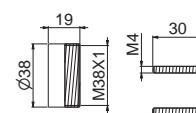

00.000 neutro / neutral **78,00**

P000771

Kit prolunga da 25 mm lavabo a parete per collezioni TIMEA, SLATE e PARANA'.

Extension kit, 25 mm, for 2 hole basin mixers, TIMEA, SLATE and PARANA' ranges.

B0.010 cromo / chrome **184,00**
F0.202 nero opaco / matt black **198,00**