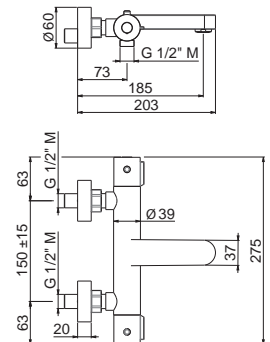

V24082

Miscelatore termostatico per vasca esterno.
Senza dotazione asta saliscendi.

Exposed thermostatic bath mixer.
Without shower set.

B0.010 cromo / chrome **329,00**