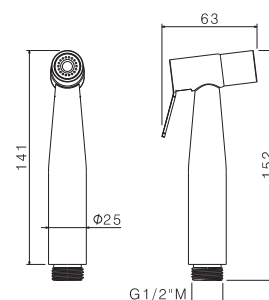

Handle for single-lever mixers, TIBER STEEL range, only for mod. V20023.

AC.005 acciaio inox / stainless steel **46,00**

P000553

Doccia lavastoviglie.

Dishwashing shower hand.

AC.005 acciaio inox / stainless steel **56,00**