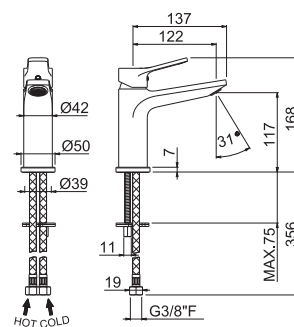

V22011

Miscelatore monocomando per lavabo **senza scarico**.
Flessibili di alimentazione F 3/8".

Single-lever basin mixer **without pop-up waste set**.
3/8" female connection hoses.

B0.010 cromo / chrome **127,00**