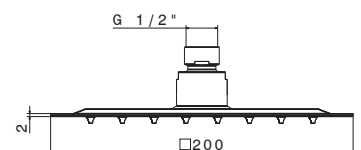

B0.010 cromo / chrome **107,00**