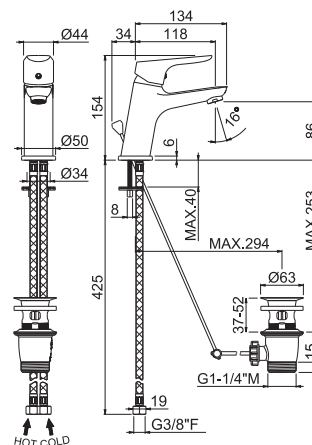

V24010

Miscelatore monocomando per lavabo **con scarico da 1"1/4**.
Flessibili di alimentazione F 3/8".

Single-lever basin mixer with **1"1/4 pop-up waste set**.
3/8" female connection hoses.

B0.010 cromo / chrome **119,00**