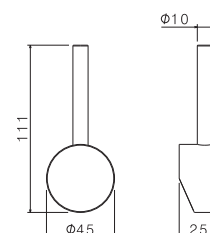

P000484

Maniglia per miscelatore monocomando collezione TIBER STEEL, **solo per mod. V18030.**

Handle for single-lever mixer, TIBER STEEL range **only for model** V18030.

AC.005 acciaio inox / stainless steel **47,00**