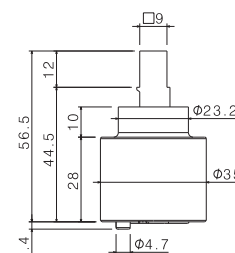

P000404

Cartuccia a dischi ceramici, $\varnothing$ 35 mm, per miscelatore monocomando cucina, collezione TIBER STEEL, solo per mod. V18021, V18023, V18030, V18040, V19020, V19022.

Cartridge with ceramic disks, $\varnothing$ 35 mm, for sink single-lever mixer, TIBER STEEL range only for models V18021, V18023, V18030, V18040, V19020, V19022.

00.000 neutro / neutral **31,00**