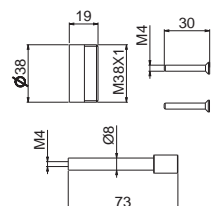

P000415

Kit prolunga da 19 mm incassi V17140, V28140 e V29140.

Extension kit, 19 mm, for concealed parts V17140, V28140 and V29140.

AC.005 acciaio inox / stainless steel **84,00**