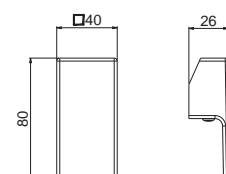

P000693

Maniglia miscelatori monocomando collezione LYS,
per i modelli V25050, V25130, V25140.

Handle for single-lever mixers LYS range,
for models V25050, V25130, V25140.

B0.010 cromo / chrome **40,00**