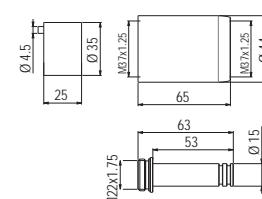

P000771

Kit prolunga da 25 mm lavabo a parete per collezioni TIMEA, SLATE e PARANA'.

Extension kit, 25 mm, for 2 hole basin mixers, TIMEA, SLATE and PARANA' ranges.

B0.010 cromo / chrome **184,00**
F0.202 nero opaco / matt black **198,00**