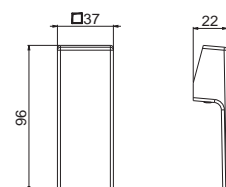

P000691

Maniglia miscelatori monocomando collezione LYS,
per i modelli V25010, V25020, V25070.

Handle for single-lever mixers LYS range,
for models V25010, V25020, V25070.

B0.010 cromo / chrome **40,00**