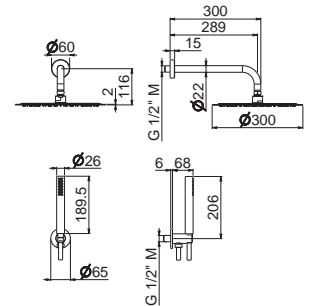

V08136

Kit doccia tondo completo di presa acqua con supporto, soffione $\varnothing$ 300 mm e braccio LL. 300 mm.

Round shower kit complete of wall union with fixed holder, head shower $\varnothing$ 300 mm and wall arm length 300 mm.

AC.005 acciaio inox / stainless steel **375,00**