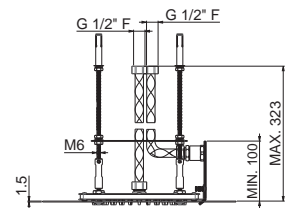

B0.010 cromo / chrome **389,00**
F0.202 nero opaco / matt black **439,00**