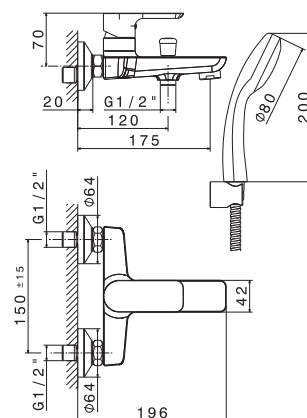

V14081

Gruppo vasca esterno completo di supporto fisso, flessibile e doccia.

Complete bath group with fixed shower holder, flexible, hand shower.

B0.010	cromo / chrome	259,00
F0.202	nero opaco / matt black	429,00