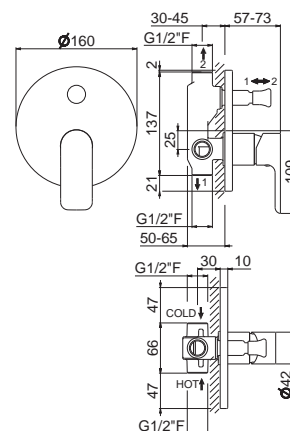

SLATE

V14140

Miscelatore monocomando vasca da incasso,
completo di corpo incasso.

Concealed single-lever bath mixer, equipped
with concealed body.

B0.010	cromo / chrome	169,00
F0.202	nero opaco / matt black	214,00

P000459

Sifone a vista per lavabo.

Checking trap for basin.

B0.010	cromo / chrome	99,00
F0.202	nero opaco / matt black	139,00

P000148

Rubinetto di arresto da 1/2" con filtro ispezionabile.

Sezione tonda.

Confezione da 2 pz.

1/2" stop valve with cleaning filter.

Round version.

Two-pcs packing.

B0.010	cromo / chrome	44,00
F0.202	nero opaco / matt black	72,00

P000400

Piletta da 1"1/4
con scarico a pulsante. H. 4-65 mm.

1"1/4 press-button drain.
H. 4-65 mm.

B0.010	cromo / chrome	58,00
F0.202	nero opaco / matt black	72,00