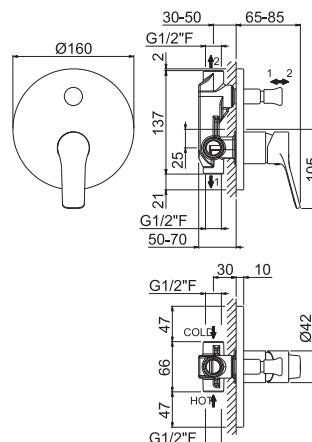

PARANA'

V22140

Miscelatore monocomando vasca da incasso,
completo di corpo incasso.

Concealed single-lever bath mixer, equipped
with concealed body.

B0.010 cromo / chrome **193,00**