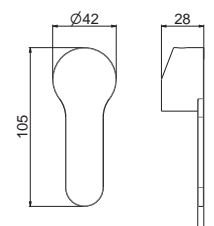

Handle for single-lever mixers, TIBER STEEL range, only for mod. V20023.

AC.005 acciaio inox / stainless steel **46,00**

P000553

Doccia lavastoviglie.

Dishwashing shower hand.

AC.005 acciaio inox / stainless steel **56,00**