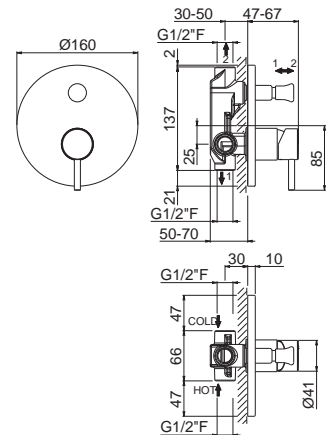

V27140

Miscelatore monocomando vasca da incasso,
completo di corpo incasso.

Concealed single-lever bath mixer,
equipped with concealed body.

B0.010	cromo / chrome	202,00
F0.202	nero opaco / matt black	233,00