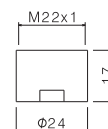

P000508

Aeratore M22x1 per miscelatori monocomando cucina mod. V04520, V15025, V18025.

Aerator M22x1 for single-lever sink mixer mod. V04520, V15025, V18025.

B0.010 cromo / chrome **6,50**
AP.406 black steel **19,00**