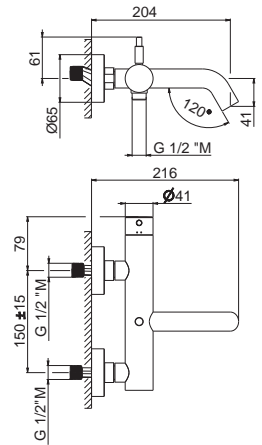

V27080

Miscelatore monocomando vasca esterno
con deviatore vasca/doccia.

Single-lever exposed bath mixer with diverter.

B0.010	cromo / chrome	290,00
F0.202	nero opaco / matt black	320,00