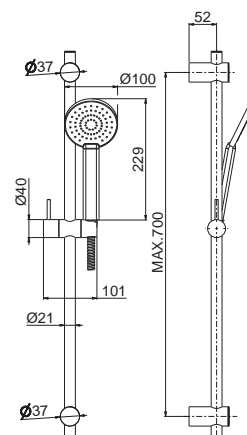

V16100

Asta saliscendi completa di doccia e flessibile
LL. 150 cm senza presa acqua.

Complete shower set with sliding rail, hand shower
and flexible length cm 150, without wall union.

B0.010	cromo / chrome	93,00
F0.202	nero opaco / matt black	199,00