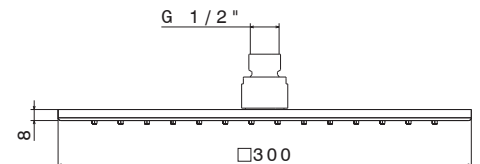

Ultraslim square head shower
with raining jet mm 250x250.

B0.010 cromo / chrome **159,00**
F0.202 nero opaco / matt black **197,00**

V08250

Soffione doccia quadro
con getto a pioggia mm 300x300.

Square head shower
with raining jet mm 300x300.