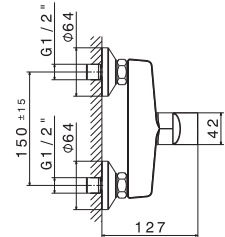

SLATE

V14090

Miscelatore monocomando esterno per doccia
(senza dotazione asta saliscendi).

Single-lever exposed shower mixer
(without shower set).

B0.010	cromo / chrome	139,00
F0.202	nero opaco / matt black	188,00

V16100

Asta saliscendi completa di doccia e flessibile
LL. 150 cm senza presa acqua.

Complete shower set with sliding rail, hand shower
and flexible length cm 150, without wall union.

B0.010	cromo / chrome	93,00
F0.202	nero opaco / matt black	199,00

V14130

Miscelatore monocomando doccia da incasso,
completo di corpo incasso.

Concealed single-lever shower mixer, equipped
with concealed body.

B0.010	cromo / chrome	108,00
F0.202	nero opaco / matt black	133,00