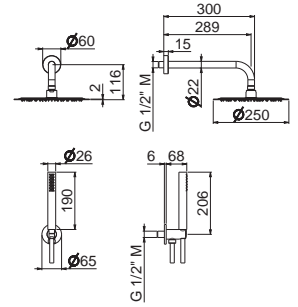

WELLNESS STEEL

V08135

Kit doccia tondo completo di presa acqua con supporto, soffione $\varnothing$ 250 mm e braccio LL. 300 mm.

Round shower kit complete of wall union with fixed holder, head shower $\varnothing$ 250 mm and wall arm length 300 mm.

AC.005 acciaio inox / stainless steel **351,00**