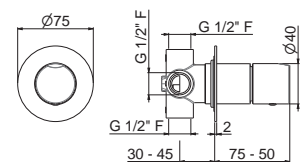

AC.005 acciaio inox / stainless steel **265,00**

WELLNESS STEEL

V08135

Kit doccia tondo completo di presa acqua con supporto, soffione \varnothing 250 mm e braccio LL. 300 mm.

Round shower kit complete of wall union with fixed holder, head shower \varnothing 250 mm and wall arm length 300 mm.