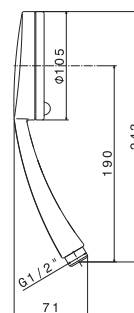

P000147

Flessibile LL 150 cm.

Flexible length cm 150.

B0.010 cromo / chrome

29,00

P000401

Flessibile in PVC LL. 150 cm.

PVC flexible, length cm 150.