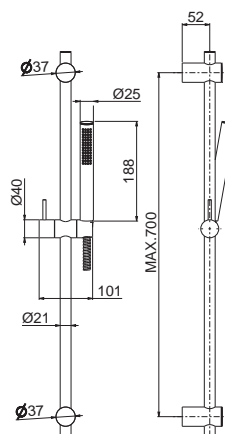

Complete shower set, with sliding rail hand shower and flexible length cm 150, without wall union.

B0.010 cromo / chrome **92,00**
F0.202 nero opaco / matt black **165,00**

MAIRA

V27130

Miscelatore monocomando doccia da incasso,
completo di corpo incasso.