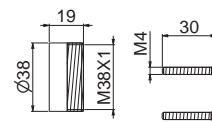

P000833

Kit prolunga da 19 mm per lavabo a parete collezioni TIBER STEEL, AYAS STEEL e VENY STEEL.

Extension kit, 19 mm, for concealed basin TIBER STEEL, AYAS STEEL and VENY STEEL ranges.

00.000 neutro / neutral **78,00**