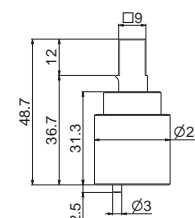

P000838

Cartuccia a dischi ceramici, $\varnothing$ 25 mm, per miscelatori monocomando collezione ROY.

Cartridge with ceramics disks, $\varnothing$ 25 mm, for single-lever mixers ROY range.

00.000 neutro / neutral **32,00**