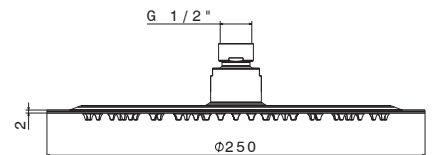

Round head shower with raining jet \varnothing 250 mm.

B0.010 cromo / chrome **237,00**

V08243

Soffione **ultraslim** doccia tondo con getto a pioggia \varnothing 250 mm.

Ultraslim round head shower with raining jet \varnothing 250 mm.