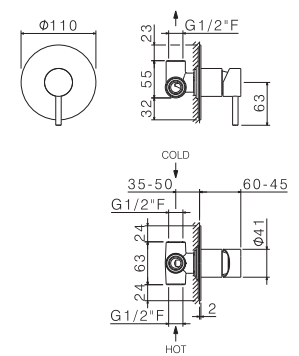

V17130

Miscelatore monocomando doccia da incasso **completo di corpo incasso**.

Concealed single-lever shower mixer with concealed part.

AC.005 acciaio inox / stainless steel **212,00**