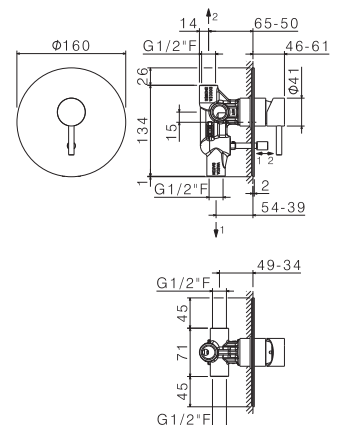

V17140

Miscelatore monocomando da incasso con deviatore automatico vasca/doccia, **completo di corpo incasso**.

Concealed single-lever bath/shower mixer with automatic diverter, with concealed part.

AC.005 acciaio inox / stainless steel **314,00**