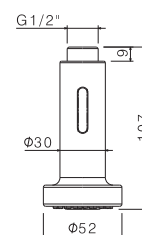

RICAMBI INOX

P000485

Doccia estraibile doppio getto per lavello collezione TIBER STEEL, per mod. V18030.

Double, flow pull, out hand shower for sink mixer TIBER STEEL range model V18030.

AC.005 acciaio inox / stainless steel **32,00**