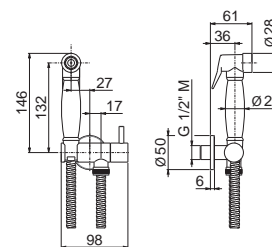

V27405

Miscelatore monocomando per bidet con doccino.

Single-lever bidet mixer with trigger spray.

B0.010	cromo / chrome	203,00
F0.202	nero opaco / matt black	289,00