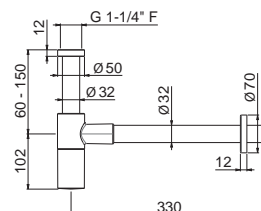

P000148

Rubinetto di arresto da 1/2" con filtro ispezionabile.

Sezione tonda.

Confezione da 2 pz.

1/2" stop valve with cleaning filter.

Round version. **Two-pcs packing.**

B0.010 cromo / chrome **44,00**

P000400

Piletta da 1"1/4
con scarico a pulsante.
H. 4-65 mm.

1"1/4 press-button drain.
H. 4-65 mm.

B0.010 cromo / chrome **58,00**