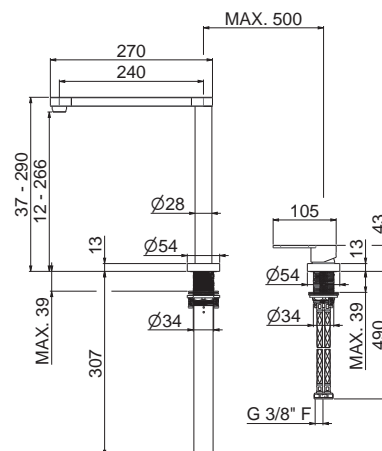

V20023

Miscelatore monocomando per lavello con canna piatta a scomparsa. Flessibili di alimentazione F 3/8".

Single-lever sink mixer collapsible flat spout. 3/8" female connection hoses.

AC.005 acciaio inox / stainless steel **399,00**