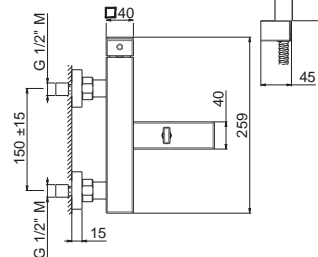

V25050

Gruppo miscelatore monocomando a parete per lavabo completo di parti incasso, **senza scarico**, con bocca LL. 180 mm.

Wall mounted basin mixer with concealed parts included, spout length mm 180, **without pop-up waste set**.

B0.010 cromo / chrome **287,00**

V25080

Miscelatore monocomando vasca esterno con deviatore automatico vasca/doccia.

Single-lever exposed bath mixer with automatic diverter.

B0.010 cromo / chrome **338,00**

V25081

Gruppo vasca esterno completo di supporto fisso, flessibile e doccia.

Complete bath group with fixed shower holder, flexible, hand shower.

B0.010 cromo / chrome **389,00**