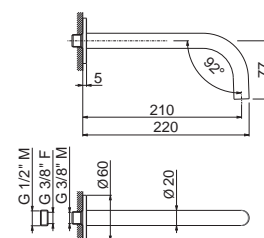

Wall spout for basin group
length mm 150.

AC.005 acciaio inox / stainless steel **147,00**

V17055

Bocca erogazione a parete per lavabo
LL. 210 mm.

Wall spout for basin group
length mm 210.

AC.005 acciaio inox / stainless steel **163,00**