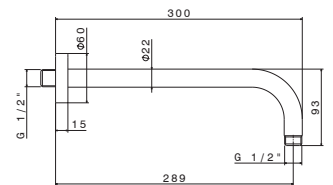

B0.010 cromo / chrome **63,00**
F0.202 nero opaco / matt black **86,00**