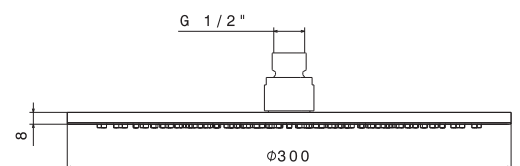

B0.010 cromo / chrome **299,00**
F0.202 nero opaco / matt black **339,00**