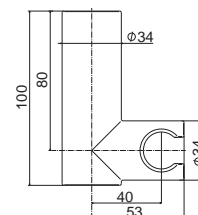

V03172

Supporto orientabile a parete per doccetta.

Adjustable wall holder for hand shower.

B0.010

cromo / chrome

32,00