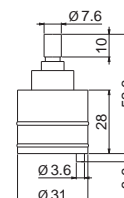

P000679

Cartuccia deviatrice per colonna doccia esterna termostatica mod. V08233.

Diverter cartridge for thermostatic exposed column shower model V08233.

00.000 neutro / neutral **46,00**