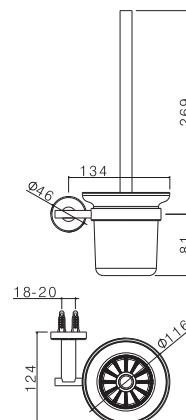

V27340

Porta scopino completo a muro.

Complete toilet brush holder.

B0.010 cromo / chrome **80,50**
F0.202 nero opaco / matt black **82,50**