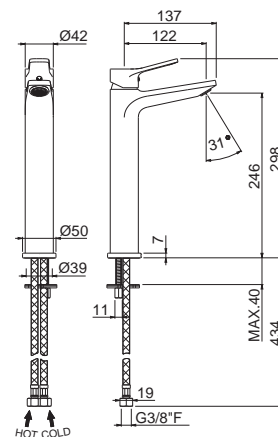

V22021

Miscelatore monocomando versione alta per lavabo da appoggio, **senza scarico**.
Flessibili di alimentazione F 3/8".

Single-lever tall basin mixer, **without pop-up waste set**.
3/8" female connection hoses.

B0.010 cromo / chrome **195,00**