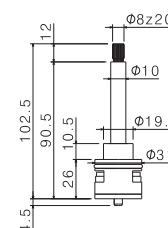

P000535

Cartuccia deviatrice per miscelatore termostatico da incasso mod. V08115.

Diverter cartridge for concealed thermostatic mixer mod. V08115.

00.000 neutro / neutral **35,00**