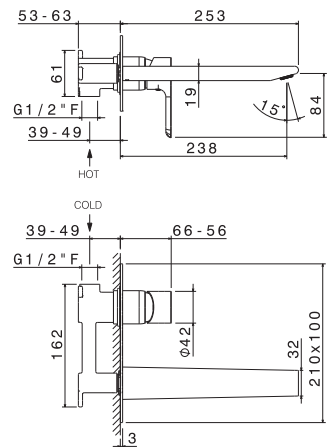

Wall mounted basin mixer with concealed parts included, spout length mm 250, **without pop-up waste set**.

B0.010 cromo / chrome **262,00**

V14080

Miscelatore monocomando vasca esterno con deviatore automatico vasca/doccia.