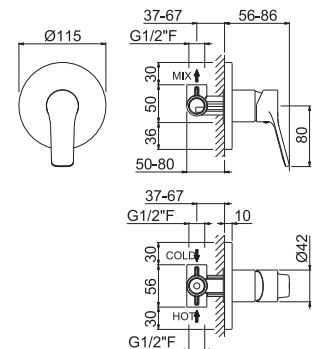

V22130

Miscelatore monocomando doccia da incasso, completo di corpo incasso.

Concealed single-lever shower mixer, equipped with concealed body.

B0.010 cromo / chrome

116,00