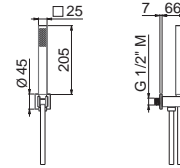

WELLNESS BRASS

V08139

Kit doccia quadro completo di presa acqua con supporto, soffione 300x300 mm e braccio LL. 300 mm.

Square shower kit complete of wall union with fixed holder, head shower 300x300 mm and wall arm length 300 mm.

B0.010 cromo / chrome **320,00**

V08133

Gruppo presa acqua quadro completo di supporto fisso, flessibile in PVC e doccia.

Complete square wall union group with fixed shower holder, PVC flexible and shower.

B0.010 cromo / chrome **132,00**

V08140

Miscelatore termostatico quadro per doccia da incasso con maniglia di regolazione temperatura e pulsanti per erogazione acqua. Attacchi da 1/2". 2 uscite.

Concealed-shower square mixer with regulation handle and water supply press buttons. 1/2" connections handles. Two outlets.

B0.010 cromo / chrome **539,00**
F0.202 nero opaco / matt black **589,00**