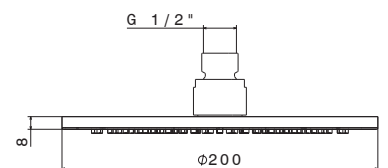

B0.010 cromo / chrome **159,00**