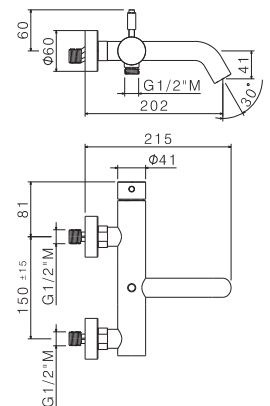

Complete set of deck mounted mixer, spout, diverter, complete hand shower set.

AC.005 acciaio inox / stainless steel **1.390,00**

V17080

Miscelatore monocomando vasca esterno con deviatore vasca/doccia.

Single-lever exposed bath mixer with diverter.