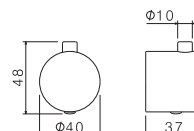

P000550

Maniglia regolazione temperatura per miscelatore termostatico da incasso mod. V08115.

Handle for temperature regulation of concealed thermostatic mixer mod. V08115.

AC.005 acciaio inox / stainless steel **99,00**