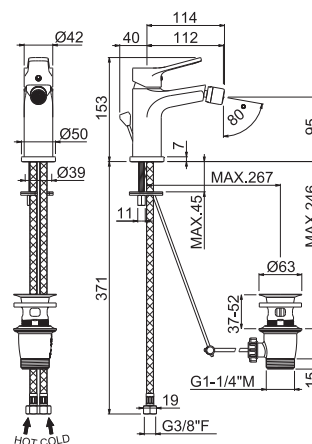

V22070

Miscelatore monocomando per bidet **con scarico da 1"1/4**.
Flessibili di alimentazione F 3/8".

Single-lever bidet mixer **with 1"1/4 pop-up waste set**.
3/8" female connection hoses.

B0.010 cromo / chrome **139,00**