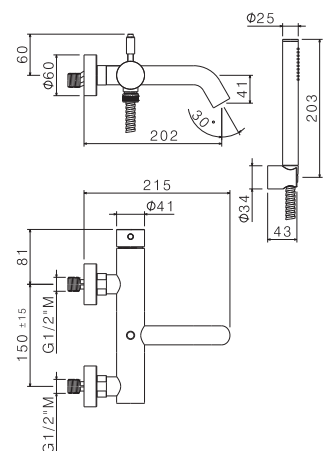

AC.005 acciaio inox / stainless steel **479,00**