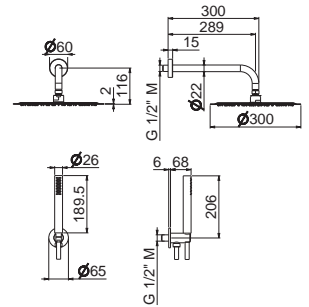

V08136

Kit doccia tondo completo di presa acqua con supporto, soffione $\varnothing$ 300 mm e braccio LL. 300 mm.

Round shower kit complete of wall union with fixed holder, head shower $\varnothing$ 300 mm and wall arm length 300 mm.

B0.010 cromo / chrome **319,00**