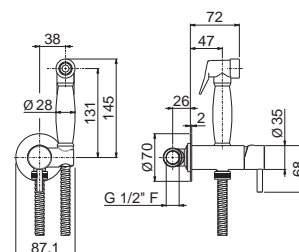

P000147

Flessibile LL 150 cm.

Flexible length cm 150.

B0.010 cromo / chrome **29,00**