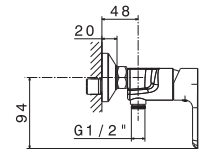

SLATE

V14090

Miscelatore monocomando esterno per doccia
(senza dotazione asta saliscendi).

Single-lever exposed shower mixer
(without shower set).

B0.010	cromo / chrome	139,00
F0.202	nero opaco / matt black	188,00

V16100

Asta saliscendi completa di doccia e flessibile
LL. 150 cm senza presa acqua.

Complete shower set with sliding rail, hand shower
and flexible length cm 150, without wall union.

B0.010	cromo / chrome	93,00
F0.202	nero opaco / matt black	199,00

V14130

Miscelatore monocomando doccia da incasso,
completo di corpo incasso.

Concealed single-lever shower mixer, equipped
with concealed body.

B0.010	cromo / chrome	108,00
F0.202	nero opaco / matt black	133,00