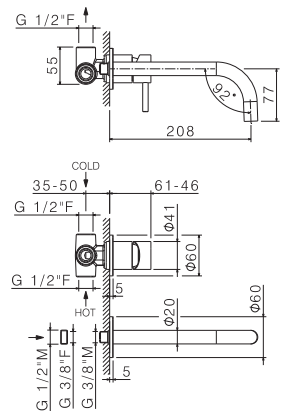

Wall mounted basin mixer with concealed parts included, spout length mm 210, **without pop-up waste set** and without connections.

AC.005 acciaio inox / stainless steel **285,00**

V17130

Miscelatore monocomando doccia da incasso **completo di corpo incasso**.