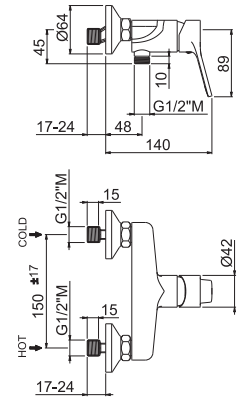

V16100

Asta saliscendi completa di doccia e flessibile LL. 150 cm senza presa acqua.

Complete shower set with sliding rail, hand shower and flexible length cm 150, without wall union.

B0.010 cromo / chrome