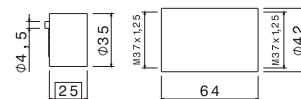

RICAMBI

P000442

Kit prolunga da 25 mm, incasso doccia, collezioni MAIRA, SLATE, TIMEA, PARANA' e INDO.

Extension kit, 25 mm, for concealed shower part, MAIRA, SLATE, TIMEA, PARANA' and INDO range.

B0.010	cromo / chrome	150,00
F0.202	nero opaco / matt black	165,00