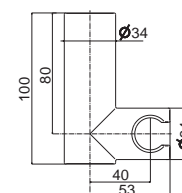

B0.010	cromo / chrome	32,00
F0.202	nero opaco / matt black	58,00