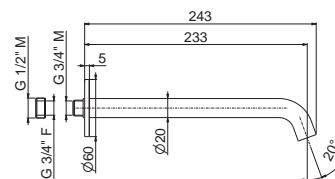

AC.005 acciaio inox / stainless steel **166,00**

V17145

Bocca erogazione a parete per **gruppo vasca da incasso**
LL. 180 mm.

Wall spout for **concealed bath** group
length mm 180.