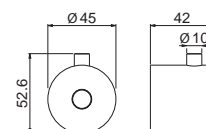

AC.005 acciaio inox / stainless steel **46,00**

P000686

Maniglia deviatrice per colonna doccia esterna termostatica modello V08233.

Diverter handle for thermostatic exposed column shower model V08233.

00.000 neutro / neutral **44,00**