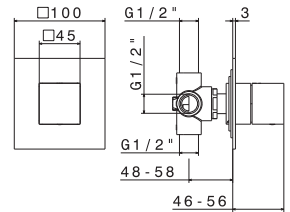

V25120

Deviatore ad incasso quadro. **3 uscite.**

3 outlets squared concealed diverter.

B0.010 cromo / chrome **255,00**