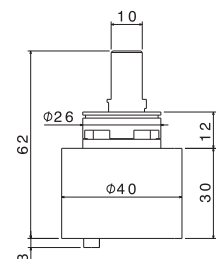

P000121

Cartuccia a dischi ceramici, $\varnothing$ 40 mm, per miscelatori monocomando collezione MURRAY e VENENZA (eccetto modello V23060C).

Cartridge with ceramic disks, $\varnothing$ 40 mm, for single-lever mixers MURRAY range and VENENZA (except model V23060C).

00.000 neutro / neutral **32,00**