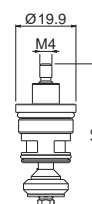

P000715

Deviatore per miscelatore vasca incasso per mod. V28140, V29140, V17140.

Diverter for concealed bath mixer, V28140, V29140 and V17140 models.

00.000 neutro / neutral **36,00**