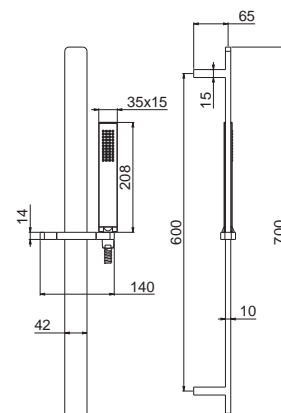

V25100

Asta saliscendi in **ottone** completa di doccia e flessibile LL. 150 cm senza presa acqua.

Complete shower set, with **brass** sliding rail hand shower, flexible length cm 150, without wall union.

B0.010 cromo / chrome **277,00**