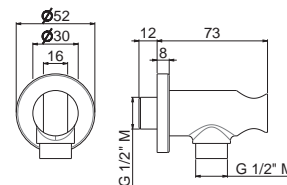

V03173

Presacqua con supporto doccetta.

Wall union with shower holder.

B0.010

cromo / chrome

74,00