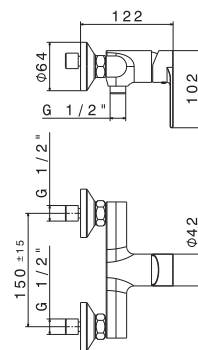

B0.010	cromo / chrome	126,00
F0.202	nero opaco / matt black	162,00

V16100

Asta saliscendi completa di doccia e flessibile
LL. 150 cm senza presa acqua.

Complete shower set with sliding rail, hand shower
and flexible length cm 150, without wall union.