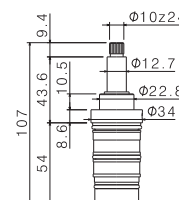

P000534

Cartuccia per miscelatore termostatici da incasso mod. V08115.

Cartridge for concealed thermostatic mixer mod. V08115.

00.000 neutro / neutral **88,00**