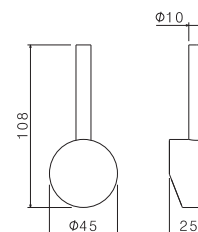

P000487

Maniglia per miscelatori monocomando collezione TIBER STEEL, **solo per mod. V18021, V18023, V18040.**

Handle for single-lever mixers, TIBER STEEL range **only for models** V18021, V18023, V18040.

AC.005 acciaio inox / stainless steel **46,00**