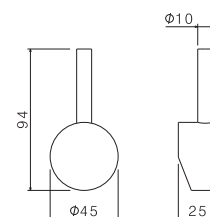

P000479

Maniglia per miscelatore monocomando collezione TIBER STEEL, **solo per mod. V19022.**

Handle for single-lever mixer, TIBER STEEL range **only for model** V19022.

AC.005 acciaio inox / stainless steel **46,00**