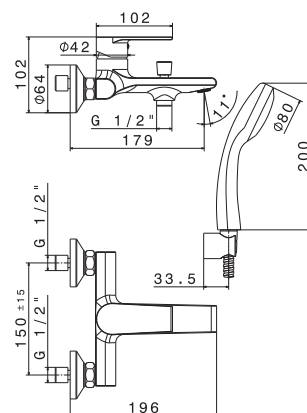

V16081

Gruppo vasca esterno completo di supporto fisso, flessibile e doccia.

Complete bath group with fixed shower holder, flexible, hand shower.

B0.010 cromo / chrome **207,00**
F0.202 nero opaco / matt black **345,00**