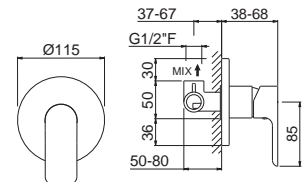

SLATE

V14090

Miscelatore monocomando esterno per doccia
(senza dotazione asta saliscendi).

Single-lever exposed shower mixer
(without shower set).

B0.010	cromo / chrome	139,00
F0.202	nero opaco / matt black	188,00

V16100

Asta saliscendi completa di doccia e flessibile
LL. 150 cm senza presa acqua.

Complete shower set with sliding rail, hand shower
and flexible length cm 150, without wall union.

B0.010	cromo / chrome	93,00
F0.202	nero opaco / matt black	199,00

V14130

Miscelatore monocomando doccia da incasso,
completo di corpo incasso.

Concealed single-lever shower mixer, equipped
with concealed body.

B0.010	cromo / chrome	108,00
F0.202	nero opaco / matt black	133,00