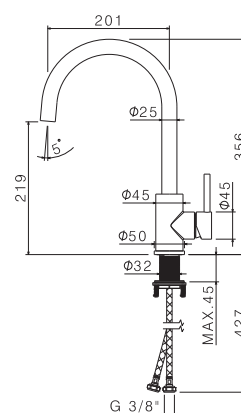

AC.005 acciaio inox / stainless steel **269,00**