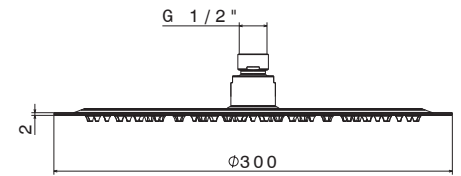

WELLNESS BRASS

V08245

Soffione **ultraslim** doccia tondo con getto a pioggia $\varnothing$ 300 mm.

Ultraslim round head shower with raining jet $\varnothing$ 300 mm.

B0.010 cromo / chrome **182,00**

V08258

Soffione **ultraslim** doccia tondo con getto a pioggia $\varnothing$ 400 mm.

Ultraslim round head shower with raining jet $\varnothing$ 400 mm.