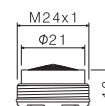

00.000 neutro / neutral **6,50**

P000801

Mascherina per bocca miscelatore lavabo a parete AYAS STEEL e VENY STEEL (mod. V28050, V29050).

Cover plate for 2 hole basin mixer spout, AYAS STEEL and VENY STEEL ranges (models V28050, V29050).