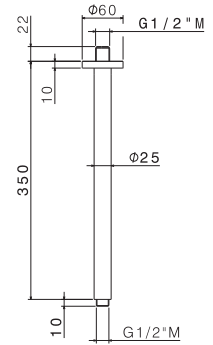

WELLNESS STEEL

V08256

Braccio soffione a soffitto tondo LL. 350 mm.

Ceiling round arm length 350 mm.

AC.005 acciaio inox / stainless steel **61,00**