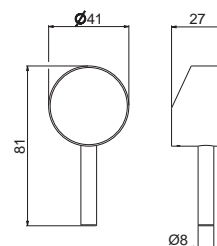

RICAMBI

P000672

Maniglia miscelatori monocomando collezione MAIRA, per tutti i modelli **eccetto** V27080, V27081, V27090.

Handle for single-lever mixers MAIRA range, for all models **except** for V27080, V27081, V27090.

B0.010	cromo / chrome	40,00
F0.202	nero opaco / matt black	48,00