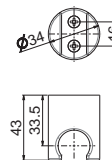

V03171

Supporto fisso a parete per doccetta.

Fixed wall holder for hand shower.

B0.010

cromo / chrome

22,00