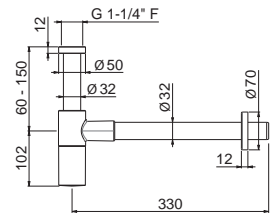

P000148

Rubinetto di arresto da 1/2" con filtro ispezionabile.
Sezione tonda.
Confezione da 2 pz.

1/2" stop valve with cleaning filter.
Round version.
Two-pcs packing.

B0.010 cromo / chrome **44,00**

P000400

Piletta da 1"1/4
con scarico a pulsante. H. 4-65 mm.

1"1/4 press-button drain.
H. 4-65 mm.

B0.010 cromo / chrome **58,00**