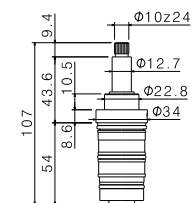

P000534

Cartuccia termostatica per miscelatore termostatico a incasso mod. V08110 e V08111.

Thermostatic cartridge for concealed thermostatic mixer mod. V08110 and V08111.

00.000 neutro / neutral **88,00**