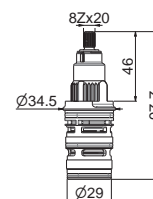

RICAMBI INOX

P000681

Cartuccia termostatica per colonna doccia esterna modello V08233.

Thermostatic cartridge for exposed column shower model V08233.

00.000 neutro / neutral **88,00**