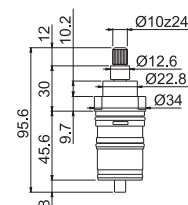

P000636

Cartuccia per miscelatore termostatico doccia esterno con colonna modello V08232.

Cartridge for exposed shower thermostatic mixer with column shower mod. V08232.

00.000 neutro / neutral **89,00**