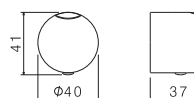

P000551

Maniglia erogazione acqua per miscelatore termostatico da incasso mod. V08115 e deviatore V29120.

Handle for mixer water supply of concealed thermostatic mixer mod. V08115 and diverter V29120.

AC.005 acciaio inox / stainless steel **79,00**