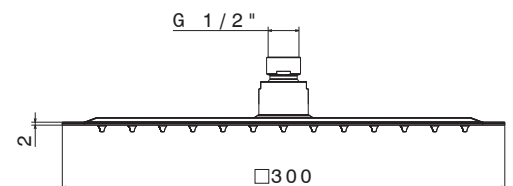

B0.010 cromo / chrome **215,00**