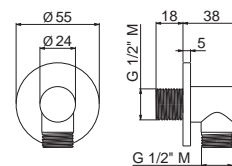

PARANA'

V13170

Presacqua a parete da 1/2".

1/2" wall union.

B0.010

cromo / chrome

32,00