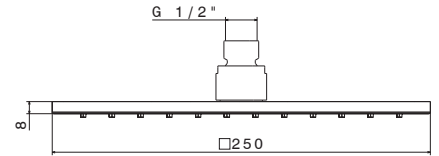

WELLNESS BRASS

V08248

Soffione doccia quadro
con getto a pioggia mm 250x250.

Square head shower
with raining jet mm 250x250.

B0.010 cromo / chrome **247,00**

V08249

Soffione **ultraslim** doccia quadro
con getto a pioggia mm 250x250.

Ultraslim square head shower
with raining jet mm 250x250.