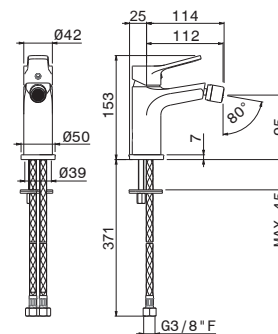

V22071

Miscelatore monocomando per bidet **senza scarico**.
Flessibili di alimentazione F 3/8"

Single-lever bidet mixer **without pop-up waste set**.
3/8" female connection hoses.

B0.010 cromo / chrome **127,00**