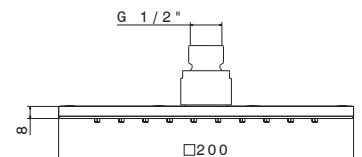

Ultraslim round head shower with raining jet \varnothing 400 mm.

B0.010 cromo / chrome **298,00**

V08246

Soffione doccia quadro con getto a pioggia mm 200x200.

Square head shower with raining jet mm 200x200.