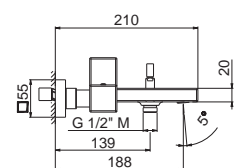

V25081

Gruppo vasca esterno completo di supporto fisso, flessibile e doccia.

Complete bath group with fixed shower holder, flexible, hand shower.

B0.010 cromo / chrome **389,00**