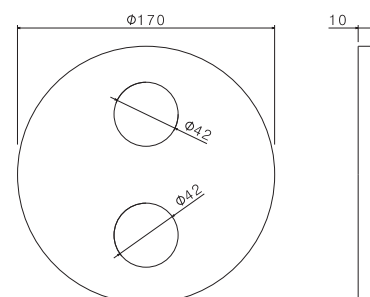

P000538

Mascherina per miscelatore termostatico da incasso mod. V08110.

Cover plate for concealed mixer mod. V08110.

B0.010 cromo / chrome **66,00**
F0.202 nero opaco / matt black **78,00**