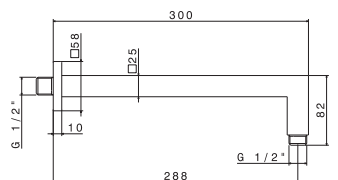

Wall round arm length 400 mm.

AC.005 acciaio inox / stainless steel **50,50**

V08254

Braccio soffione a parete quadro LL. 300 mm.

Wall squared arm length 300 mm.

AC.005 acciaio inox / stainless steel **81,00**