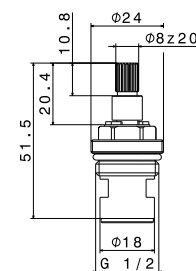

P000458

Vitone ceramico per miscelatore termostatico doccia esterno mod. V02092.

Ceramic valve for exposed shower thermostatic mixer mod. V02092.

00.000 neutro / neutral **26,00**