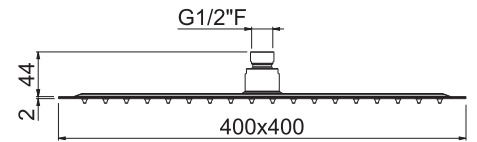

WELLNESS BRASS

V08259

Soffione **ultraslim** doccia quadro con getto a pioggia mm 400x400.

Ultraslim square head shower with raining jet mm 400x400.

B0.010 cromo / chrome **323,00**