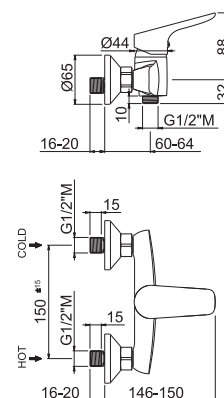

V24090

Miscelatore monocomando esterno per doccia (senza dotazione asta saliscendi).

Single-lever exposed shower mixer (without shower set).

B0.010 cromo / chrome

107,00