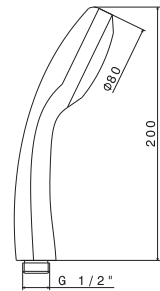

V13180

Doccia mono-getto.

Single-jet hand shower.

B0.010 cromo / chrome **23,00**
F0.202 nero opaco / matt black **52,00**