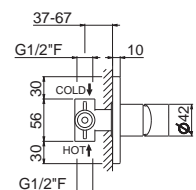

SLATE

V14090

Miscelatore monocomando esterno per doccia
(senza dotazione asta saliscendi).

Single-lever exposed shower mixer
(without shower set).

B0.010	cromo / chrome	139,00
F0.202	nero opaco / matt black	188,00

V16100

Asta saliscendi completa di doccia e flessibile
LL. 150 cm senza presa acqua.

Complete shower set with sliding rail, hand shower
and flexible length cm 150, without wall union.

B0.010	cromo / chrome	93,00
F0.202	nero opaco / matt black	199,00

V14130

Miscelatore monocomando doccia da incasso,
completo di corpo incasso.

Concealed single-lever shower mixer, equipped
with concealed body.

B0.010	cromo / chrome	108,00
F0.202	nero opaco / matt black	133,00