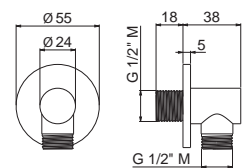

V13170

Pres a acqua a parete da 1/2\".

1/2" wall union.

B0.010 cromo / chrome **32,00**