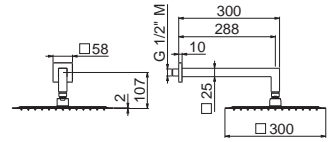

WELLNESS BRASS

V08139

Kit doccia quadro completo di presa acqua con supporto, soffione 300x300 mm e braccio LL. 300 mm.

Square shower kit complete of wall union with fixed holder, head shower 300x300 mm and wall arm length 300 mm.

B0.010 cromo / chrome **320,00**

V08133

Gruppo presa acqua quadro completo di supporto fisso, flessibile in PVC e doccia.

Complete square wall union group with fixed shower holder, PVC flexible and shower.

B0.010 cromo / chrome **132,00**

V08140

Miscelatore termostatico quadro per doccia da incasso con maniglia di regolazione temperatura e pulsanti per erogazione acqua. Attacchi da 1/2". 2 uscite.

Concealed-shower square mixer with regulation handle and water supply press buttons. 1/2" connections handles. Two outlets.

B0.010 cromo / chrome **539,00**
F0.202 nero opaco / matt black **589,00**