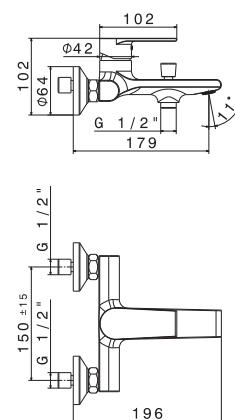

V16080

Miscelatore monocomando vasca esterno con deviatore automatico vasca/doccia.

Single-lever exposed bath mixer with automatic diverter.

B0.010 cromo / chrome **173,00**
F0.202 nero opaco / matt black **219,00**