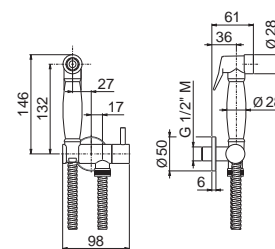

V27405

Miscelatore monocomando per bidet con doccia.

Single-lever bidet mixer with trigger spray.

B0.010 cromo / chrome **203,00**