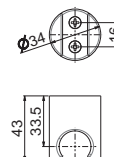

B0.010	cromo / chrome	22,00
F0.202	nero opaco / matt black	26,00