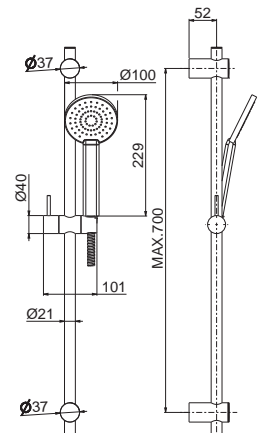

Complete shower set with sliding rail, hand shower
and flexible length cm 150, without wall union.

B0.010	cromo / chrome	93,00
F0.202	nero opaco / matt black	199,00

V14130

Miscelatore monocomando doccia da incasso,
completo di corpo incasso.