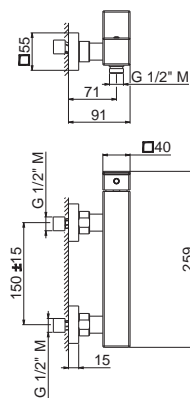

Single-lever exposed shower mixer (without shower set).

B0.010

cromo / chrome

232,00

V25100

Asta saliscendi in **ottone** completa di doccia e flessibile LL. 150 cm senza presa acqua.

Complete shower set, with **brass** sliding rail hand shower, flexible length cm 150, without wall union.