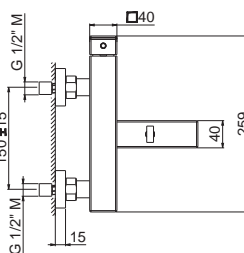

V25081

Gruppo vasca esterno completo di supporto fisso, flessibile e doccia.

Complete bath group with fixed shower holder, flexible, hand shower.

B0.010 cromo / chrome **389,00**