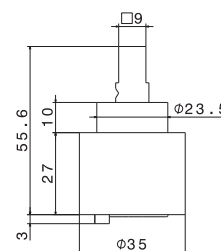

RICAMBI

P000446

Cartuccia a dischi ceramici $\varnothing$ 35 mm per colonna doccia esterna modelli V08228 e V08229.

Cartridge with ceramic disks $\varnothing$ 35 mm, for exposed shower column mod. V08228 and V08229.

00.000 neutro / neutral **32,00**