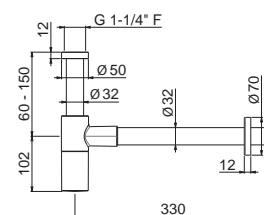

P000459

Sifone a vista per lavabo.

Checking trap for basin.

B0.010	cromo / chrome	99,00
F0.202	nero opaco / matt black	139,00