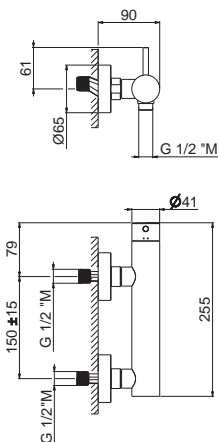

V27090

Miscelatore monocomando esterno per doccia (senza dotazione asta saliscendi).

Single-lever exposed shower mixer (without shower set).

B0.010 cromo / chrome **251,00**
F0.202 nero opaco / matt black **269,00**