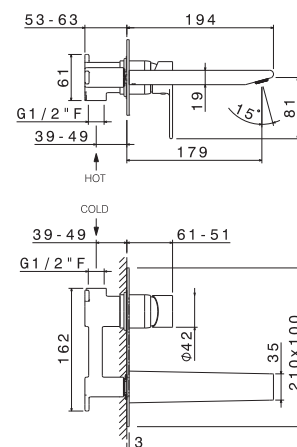

Gruppo miscelatore monocomando a parete per lavabo completo di parti incasso, **senza scarico**, con bocca LL. 180 mm.

Wall mounted basin mixer with concealed parts included, spout length mm 180, **without pop-up waste set**.

B0.010 cromo / chrome **229,00**
F0.202 nero opaco / matt black **279,00**