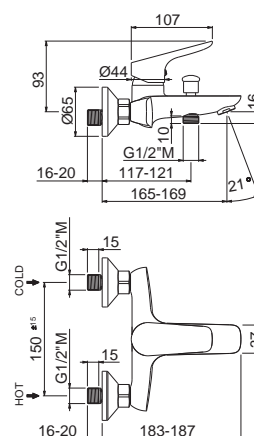

V24080

Miscelatore monocomando vasca esterno
con deviatore automatico vasca/doccia.

Single-lever exposed bath mixer with automatic diverter.

B0.010 cromo / chrome **138,00**