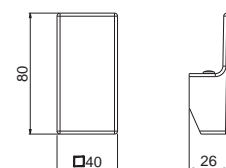

P000692

Maniglia miscelatori monocomando collezione LYS,
per i modelli V25080, V25081, V25090.

Handle for single-lever mixers LYS range,
for models V25080, V25081, V25090.

B0.010 cromo / chrome **40,00**