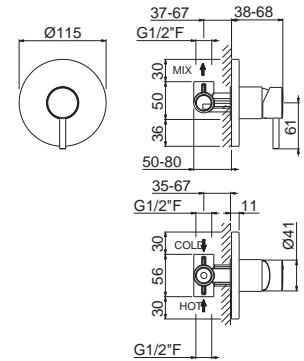

MAIRA

V27130

Miscelatore monocomando doccia da incasso,
completo di corpo incasso.

External part for concealed single-lever shower mixer,
equipped with concealed body.

B0.010	cromo / chrome	125,00
F0.202	nero opaco / matt black	142,00