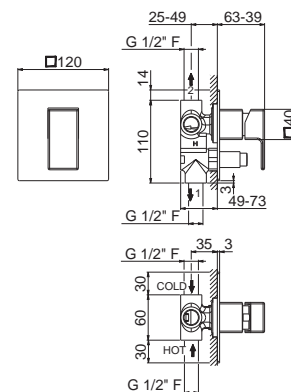

V25140

Miscelatore monocomando da incasso con deviatore a pulsante vasca/doccia **completo di corpo incasso.**

Concealed single-lever bath/shower mixer with push button diverter with concealed part.

B0.010 cromo / chrome **249,00**